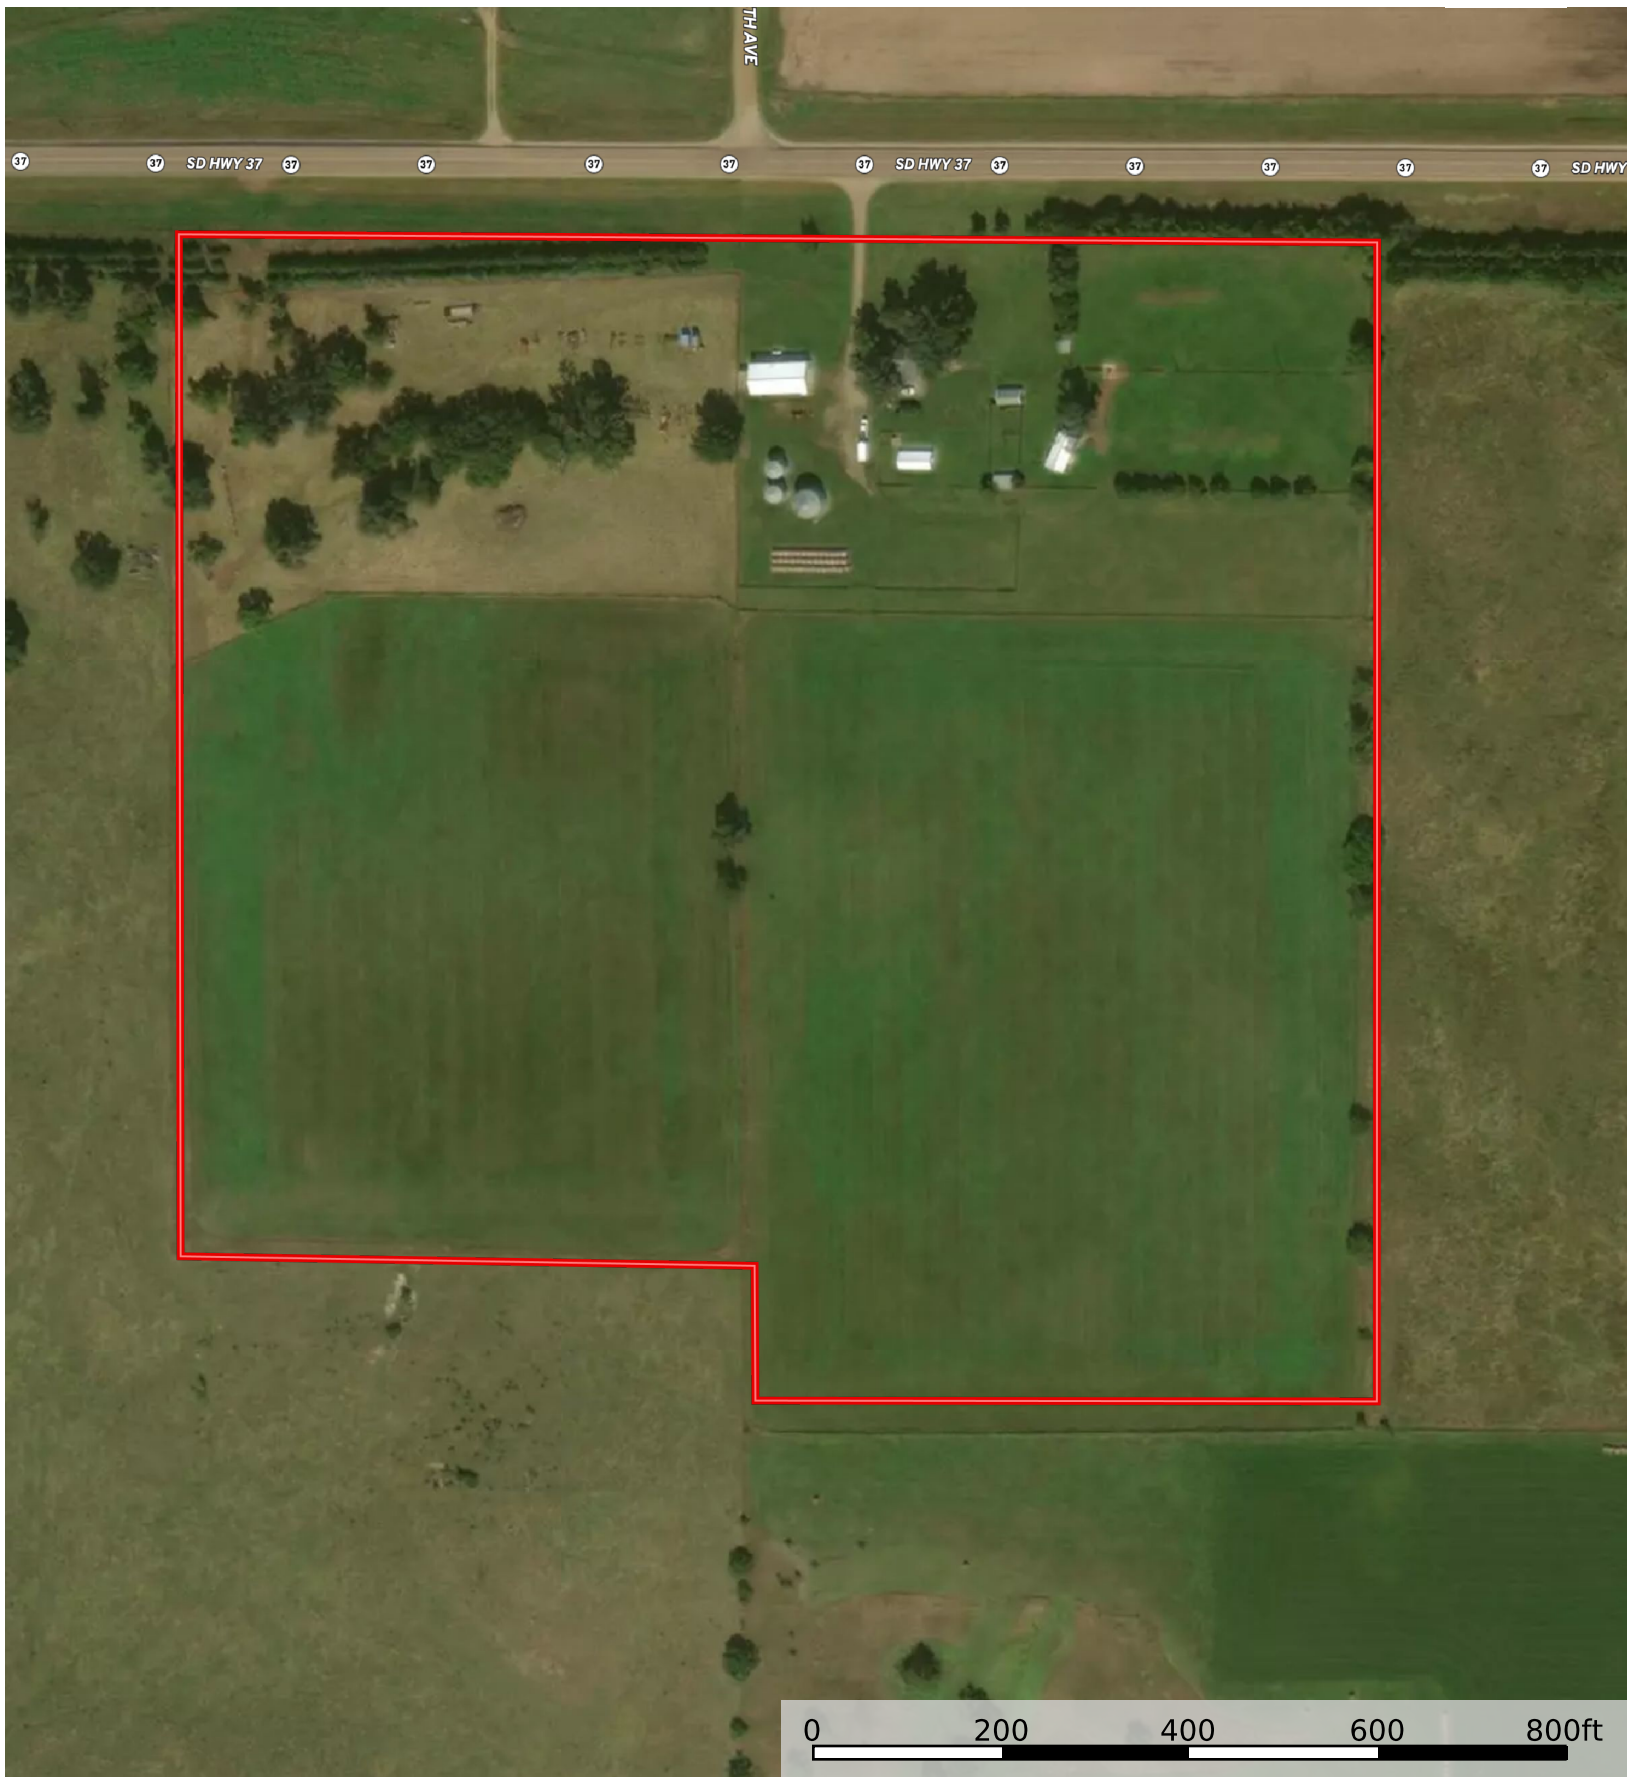

# 32.93 Acres - Bon Homme County South Dakota, AC +/-

 Boundary